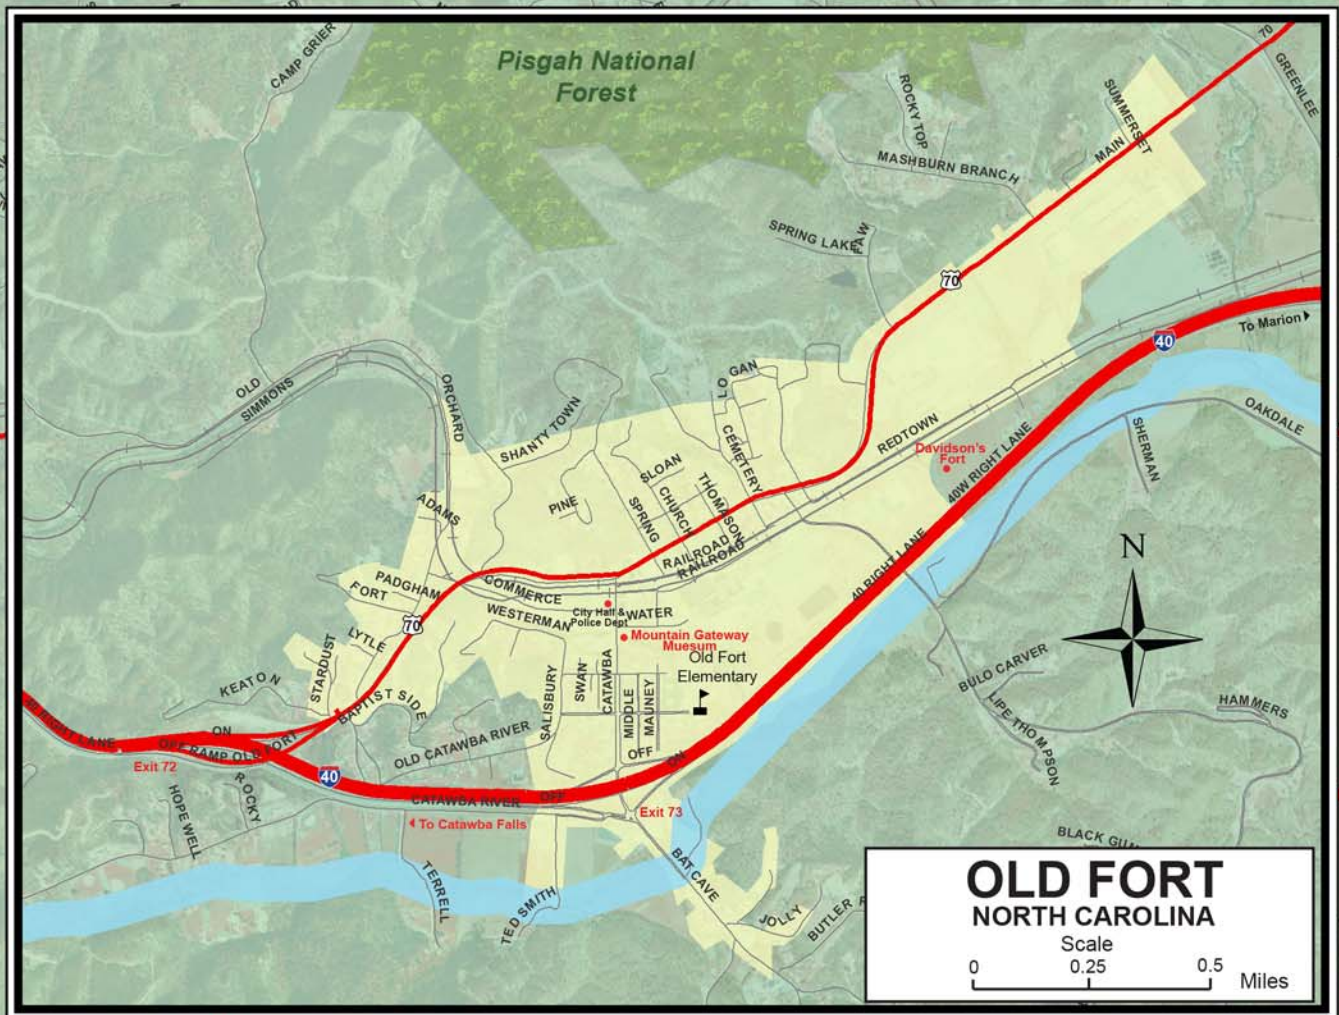

MARION NORTH CAROLINA

Scale
0 0.25 0.5 Miles

Road Classifications		Place of Interest	
	Controlled Access		Place of Interest
	U.S. Route		School
	State Route		Park
	Principal Roads		Forest
	Other Roads		

OLD FORT NORTH CAROLINA

Scale
0 0.25 0.5 Miles