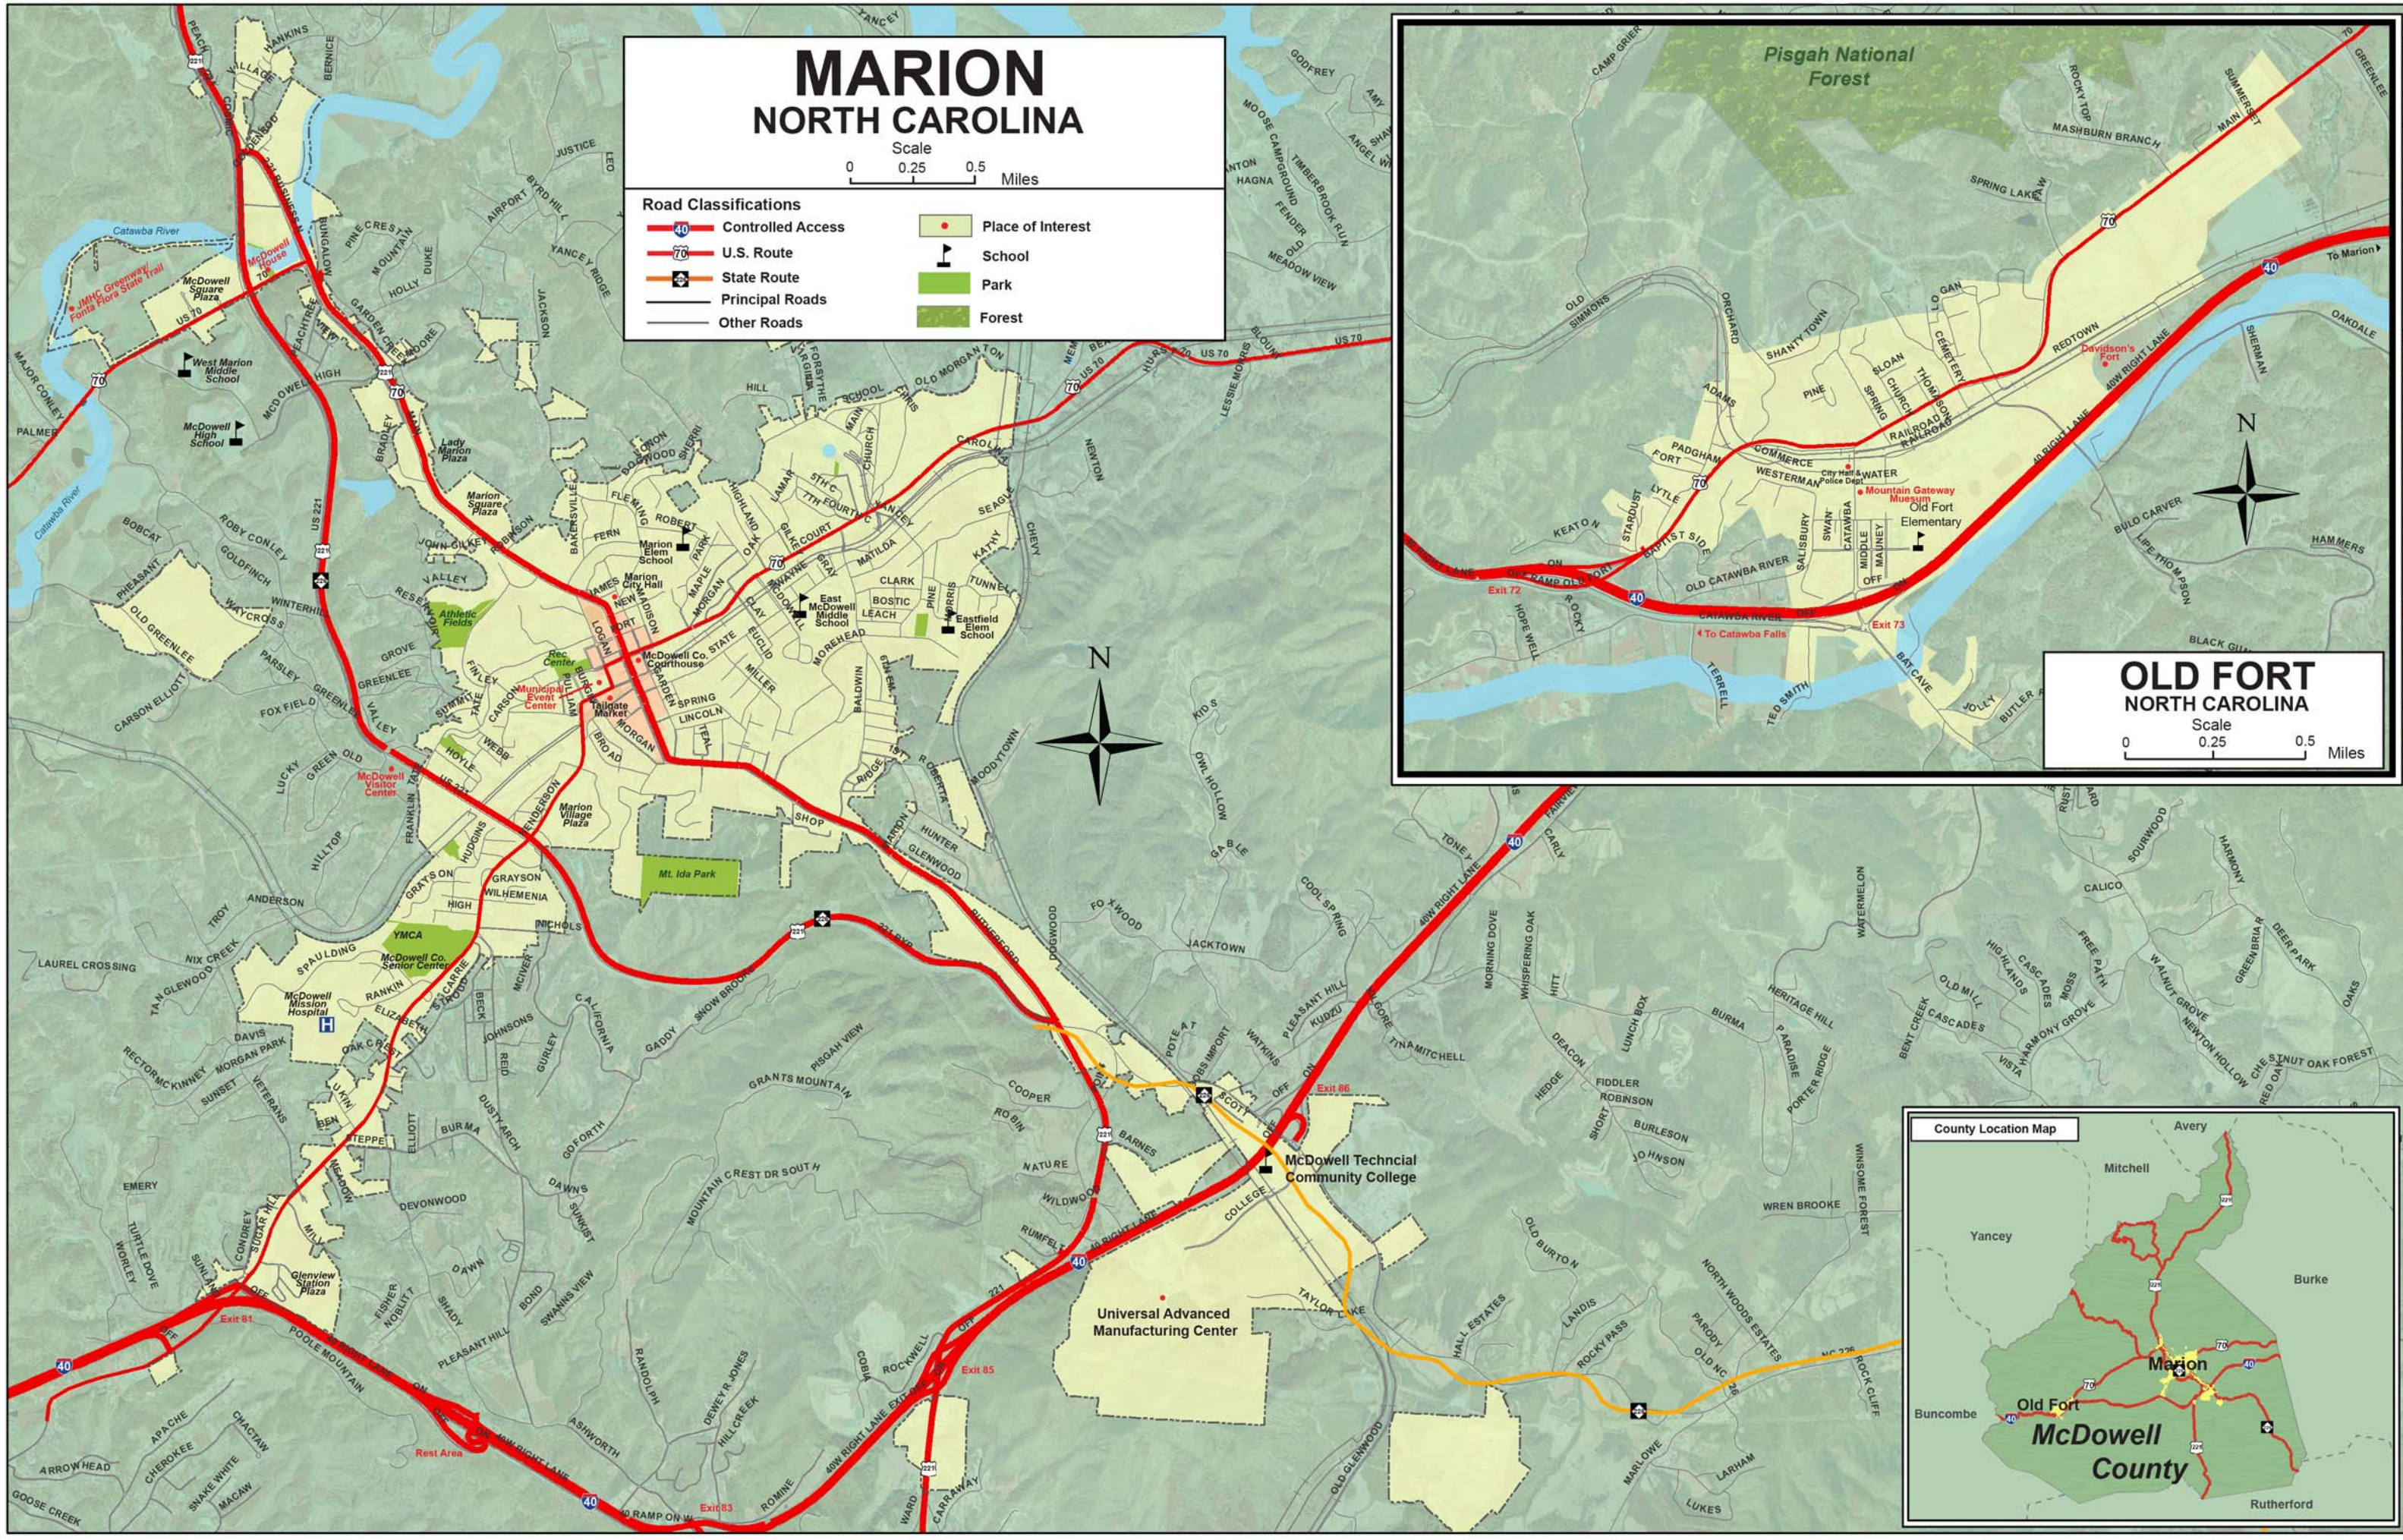

MARION NORTH CAROLINA

Scale
0 0.25 0.5 Miles

Road Classifications		Place of Interest	
	Controlled Access		Place of Interest
	U.S. Route		School
	State Route		Park
	Principal Roads		Forest
	Other Roads		

OLD FORT NORTH CAROLINA

Scale
0 0.25 0.5 Miles