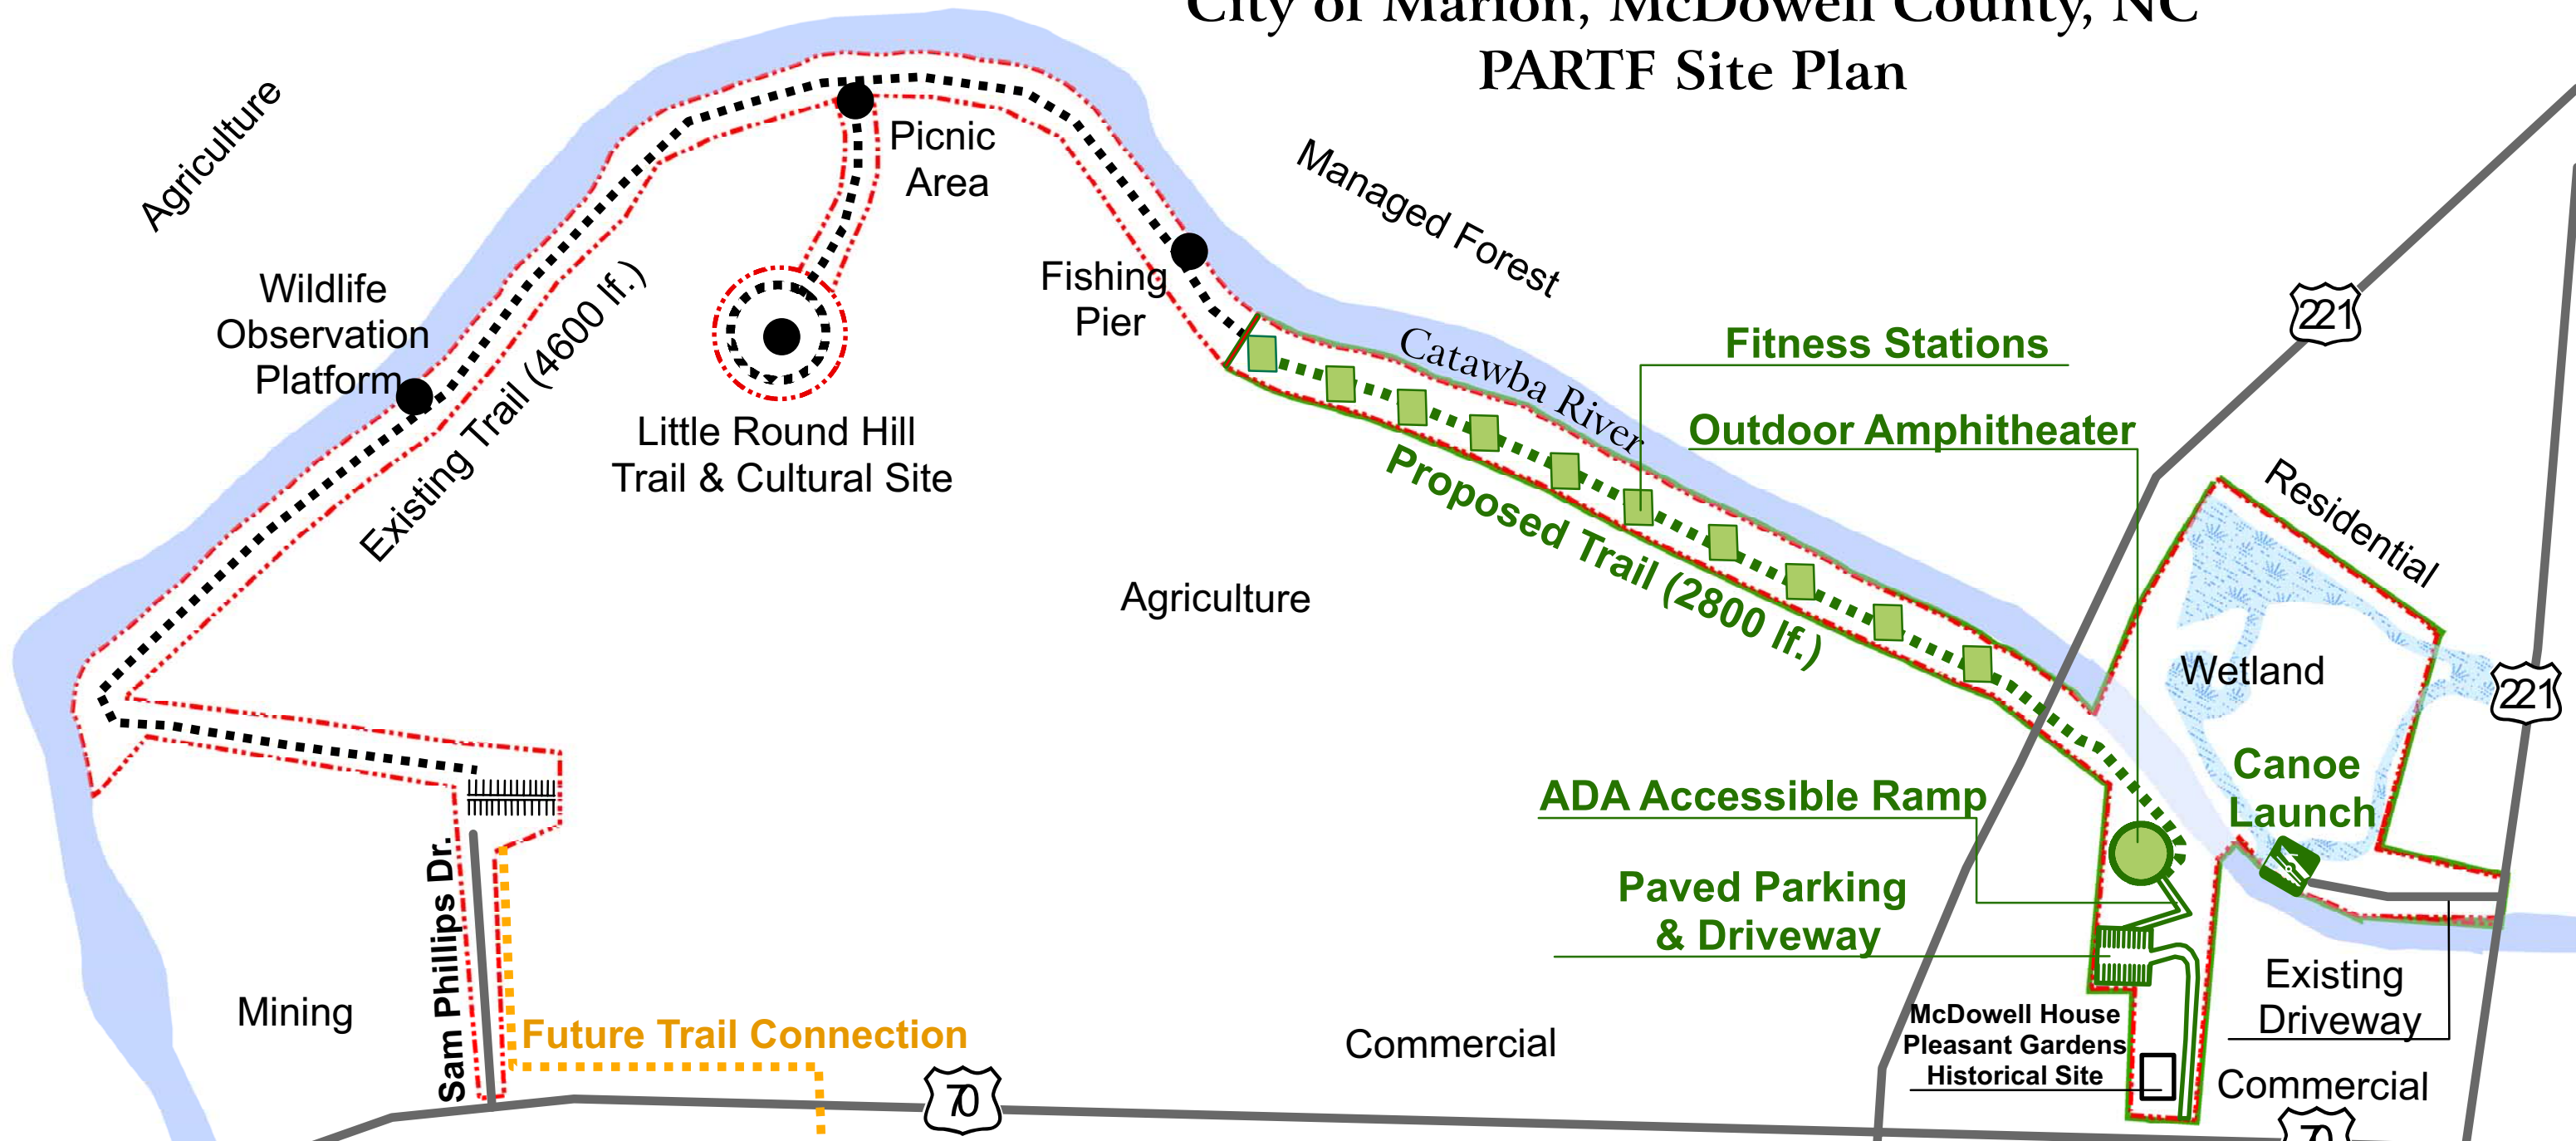

# Joseph McDowell Historical Catawba Greenway & Park Phase II

## City of Marion, McDowell County, NC

### PARTF Site Plan

**Legend**

- Park Boundary
- PARTF Request
- Future Facilities
- Existing Facilities

0    250    500    1,000    1,500    2,000

Feet

City of Marion Planning & Development Services Dept. Sept. 2010